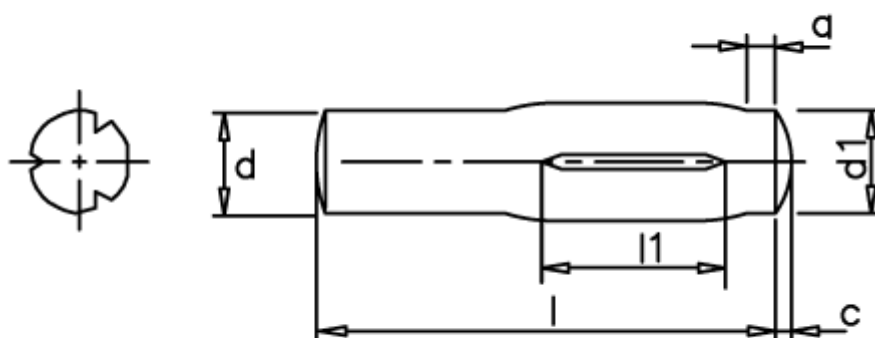

Data Sheet

Article number: 08242414

Description: KLEE Slotted pin S24 2,5x12
Steel

Measures

a = 1 (+1)

d1 = 2.5

d2 = 2.65

Length = 6-30